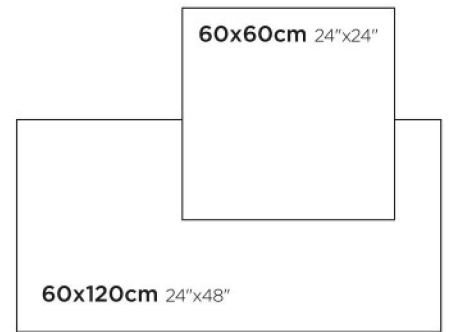

# Urban

Porselen Karo / Porcelain Tile "UGL"

**877201**  
**60x120cm / 24"x48"**  
Gri / Grey

**877901**  
**60x60 cm / 24"x24"**  
Gri / Grey

• Abrasion resistance value of porcelain tile is  $< 175 \text{ mm}^3$  according to TS-EN 14411.

Ürün / Product	Ebat / Size (cm)	Birim / Unit (m <sup>2</sup> /Ad/kg)	Kutu / Box			Palet / Pallet		
			(Ad-Pcs)	(m <sup>2</sup> )	(kg)	(Kutu-Box)	(m <sup>2</sup> )	(kg)
Porselen Karo / Porcelain Tiles	60x120	m <sup>2</sup>	2	1,44	36	29	41,76	1,080
	60x60	m <sup>2</sup>	4	1,44	32,33	30	43,2	1,020

877211  
60x120cm / 24"x48"  
Antrasit / Anthracite

877911  
60x60 cm / 24"x24"  
Antrasit / Anthracite

• Abrasion resistance value of porcelain tile is < 175 mm<sup>3</sup> according to TS-EN 14411.

Ürün / Product	Ebat / Size (cm)	Birim / Unit (m <sup>2</sup> /Ad/kg)	Kutu / Box			Palet / Pallet		
			(Ad-Pcs)	(m <sup>2</sup> )	(kg)	(Kutu-Box)	(m <sup>2</sup> )	(kg)
Porselen Karo / Porcelain Tiles	60x120	m <sup>2</sup>	2	1,44	36	29	41,76	1,080
	60x60	m <sup>2</sup>	4	1,44	32,33	30	43,2	1,020