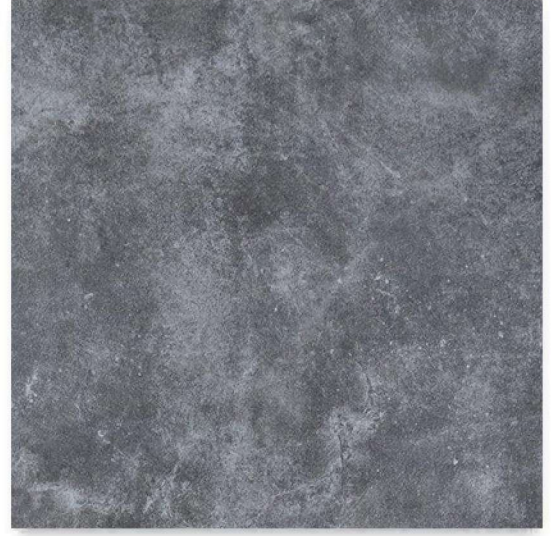

877911
60x60 cm / 24"x24"
Antrasit / Anthracite