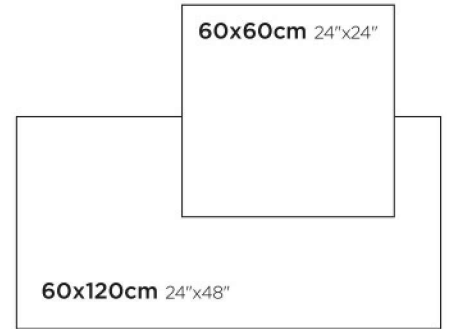

# Urban

Porselen Karo / Porcelain Tile "UGL"

**877201**  
**60x120cm / 24"x48"**  
Gri / Grey

**877901**  
**60x60 cm / 24"x24"**  
Gri / Grey

• Abrasion resistance value of porcelain tile is  $< 175 \text{ mm}^3$  according to TS-EN 14411.

Ürün / Product	Ebat / Size (cm)	Birim / Unit (m <sup>2</sup> /Ad/kg)	Kutu / Box			Palet / Pallet		
			(Ad-Pcs)	(m <sup>2</sup> )	(kg)	(Kutu-Box)	(m <sup>2</sup> )	(kg)
Porselen Karo / Porcelain Tiles	60x120	m <sup>2</sup>	2	1,44	36	29	41,76	1,080
	60x60	m <sup>2</sup>	4	1,44	32,33	30	43,2	1,020

877211  
60x120cm / 24"x48"  
Antrasit / Anthracite

877911  
60x60 cm / 24"x24"  
Antrasit / Anthracite

• Abrasion resistance value of porcelain tile is < 175 mm<sup>3</sup> according to TS-EN 14411.

Ürün / Product	Ebat / Size (cm)	Birim / Unit (m <sup>2</sup> /Ad/kg)	Kutu / Box			Palet / Pallet		
			(Ad-Pcs)	(m <sup>2</sup> )	(kg)	(Kutu-Box)	(m <sup>2</sup> )	(kg)
Porselen Karo / Porcelain Tiles	60x120	m <sup>2</sup>	2	1,44	36	29	41,76	1,080
	60x60	m <sup>2</sup>	4	1,44	32,33	30	43,2	1,020